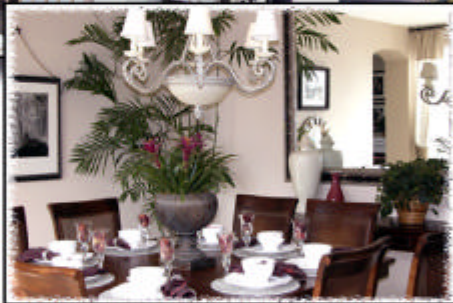

BEAUTIFUL MODEL HOME

24 CALLE PORTOFINO SAN CLEMENTE, CA 92673

3,150 SQFT.
OFFERED BY SO CAL PROPERTIES:
\$969,500 TO \$999,500

5 BEDROOMS, 3 BATHS PLUS MASTER RETREAT
GRANITE AND STAINLESS STEEL KITCHEN
STONE FLOORS WITH UPGRADED CARPET THROUGHOUT
PROFESSIONALLY LANDSCAPED AND DECORATED
AVAILABLE TURN KEY READY FOR MOVE-IN!